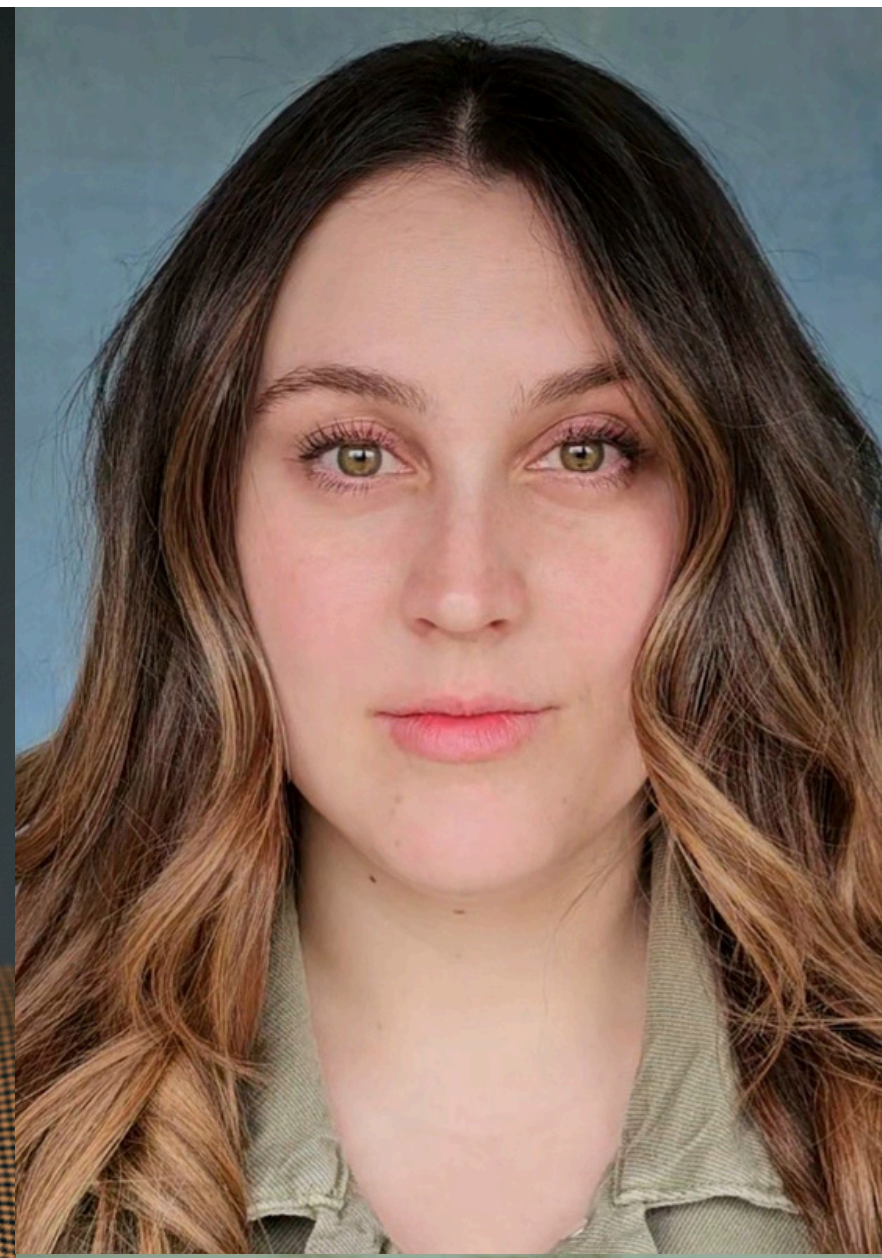

CRAWFORD TALENTS

NATIONALITY: GERMAN
HEIGHT: 5'8 / 176 CM
PLAYING AGE: 23 - 30
APPEARANCE: INTENSE, QUIRKY, MAGNETIC
EYE COLOR: HAZEL
HAIR COLOR: BROWN
HAIR LENGTH: LONG

MARIA PREIS