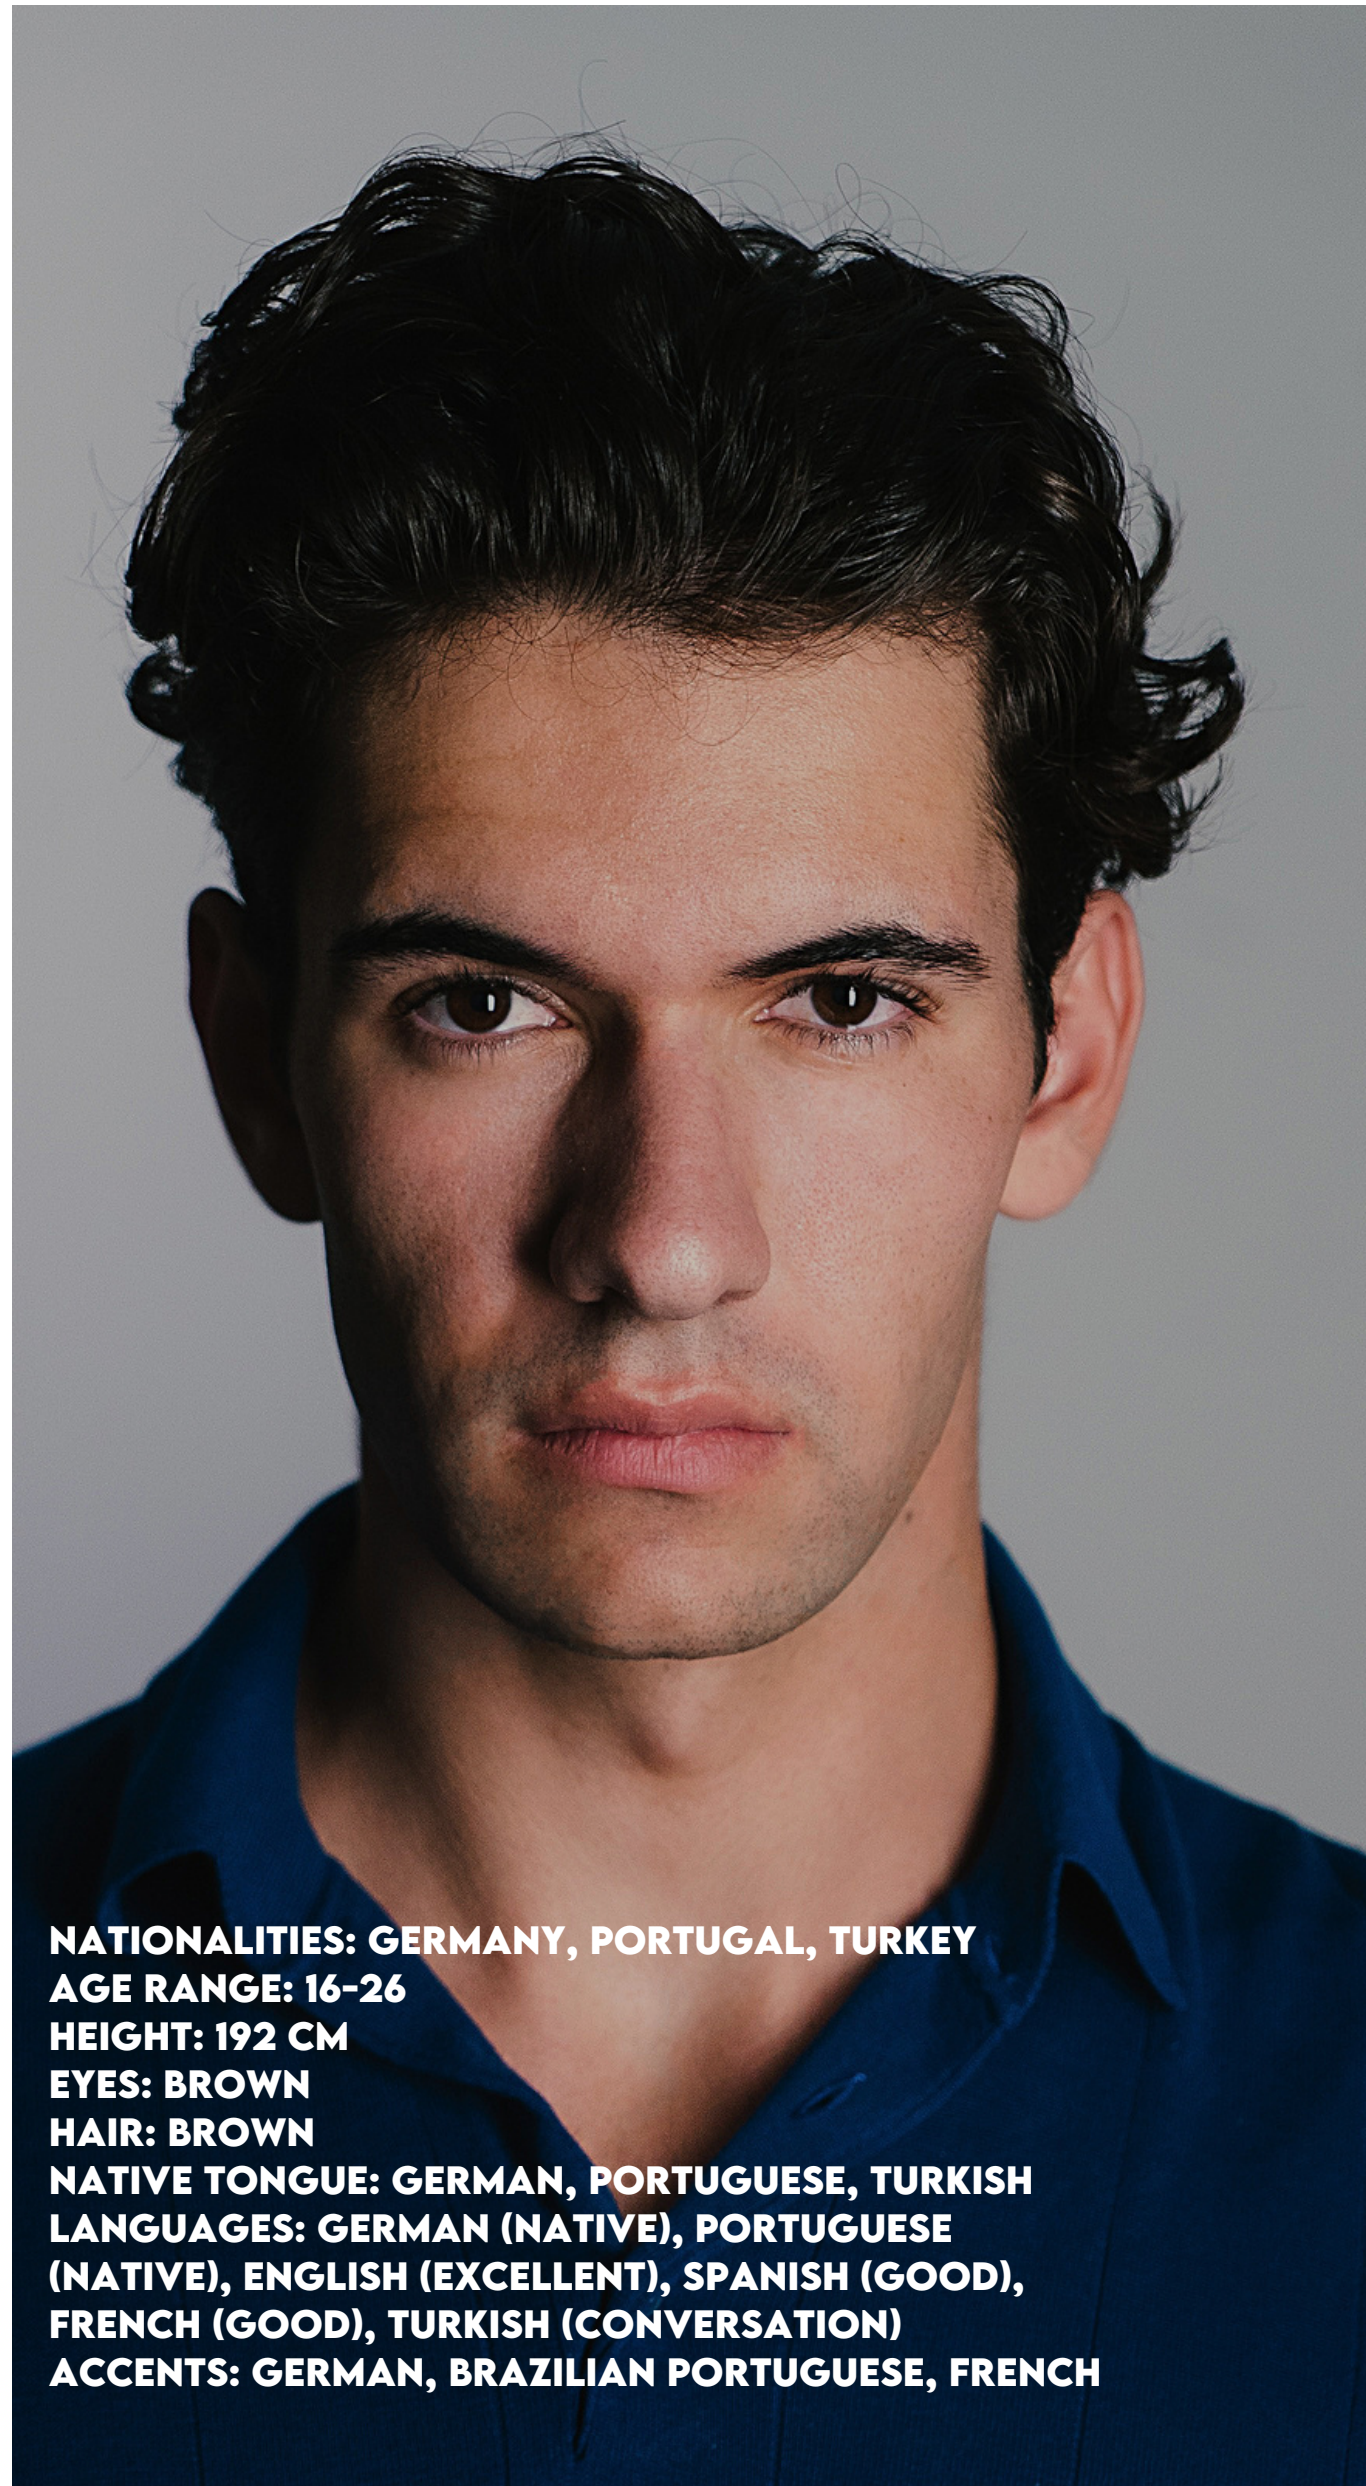

# CRAWFORD TALENTS

**NATIONALITIES:** GERMANY, PORTUGAL, TURKEY  
**AGE RANGE:** 16-26  
**HEIGHT:** 192 CM  
**EYES:** BROWN  
**HAIR:** BROWN  
**NATIVE TONGUE:** GERMAN, PORTUGUESE, TURKISH  
**LANGUAGES:** GERMAN (NATIVE), PORTUGUESE (NATIVE), ENGLISH (EXCELLENT), SPANISH (GOOD), FRENCH (GOOD), TURKISH (CONVERSATION)  
**ACCENTS:** GERMAN, BRAZILIAN PORTUGUESE, FRENCH